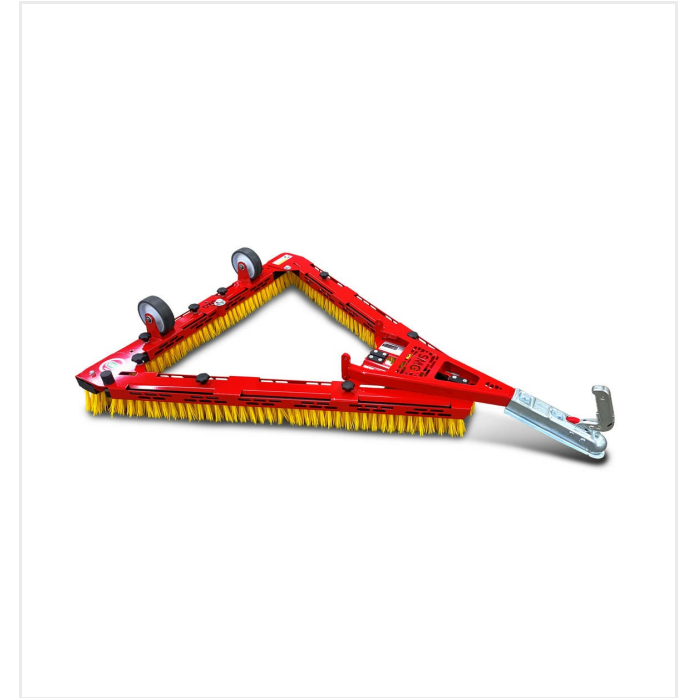

### Options/Attachments

**Triangle brush DB1600**

**item no. 6211805**

Triangle brush for artificial turf.

**Triangle brush DB1600F**

**item no. 6236543**

Light, robust and foldable Triangle brush for artificial turf.