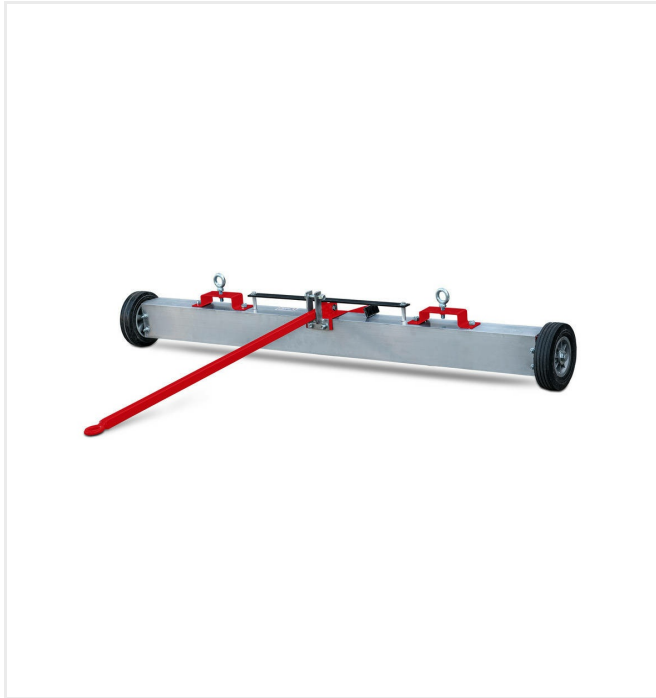

TurfBoy - Maintenance

TurfBoy TB1

Options/Attachments

Magnet bar ML1500

item no. 6220297

Magnet bar ML1500 for artificial turf maintenance.